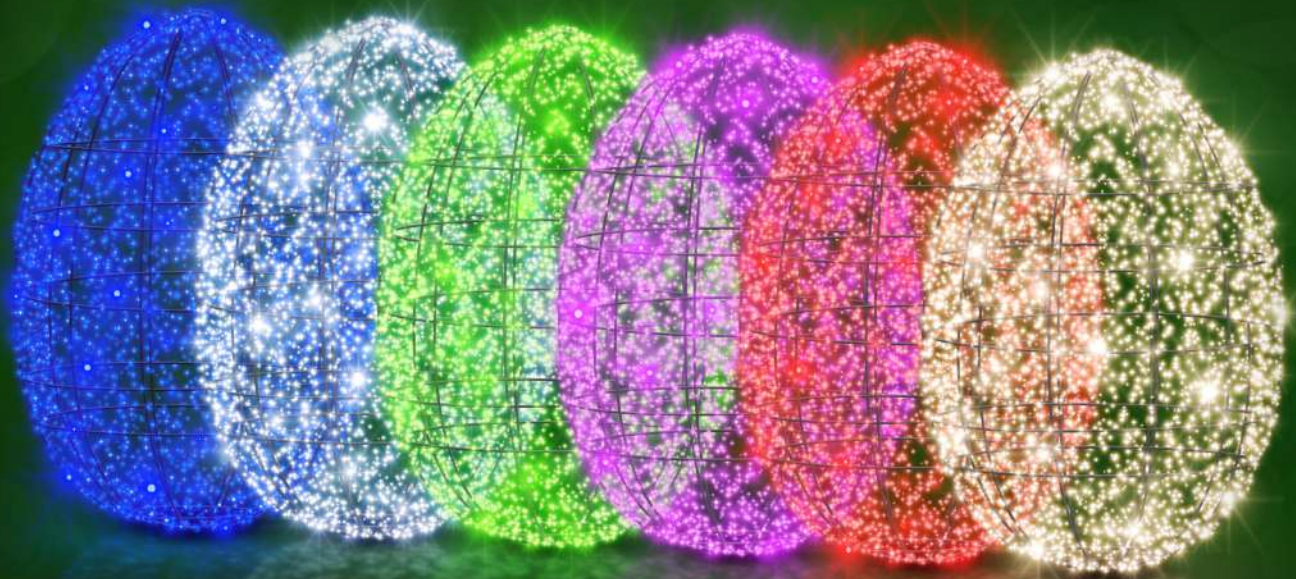

Easter eggs 3D

POL-W001

↑ 3000 mm

↗ 2000 mm

→ 2000 mm